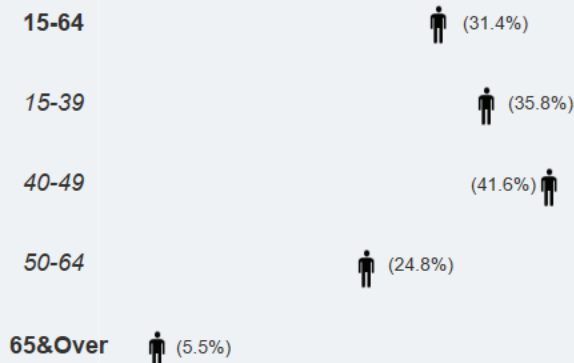

Employment outcomes of PwDs

Employment rate of PwDs by age groups

More than half of employed PwDs were working in these industries

MINISTRY OF
MANPOWER

The Manpower Research and Statistics Department of the Ministry of Manpower started collecting data on the employment outcomes of Persons with Disability (PwDs) in 2018.

The information presented in this infographic was obtained from the Comprehensive Labour Force Survey, an annual sample survey of 33,000 households. The statistics are based on the averages of 2021 and 2022 data for resident PwDs aged 15-64.