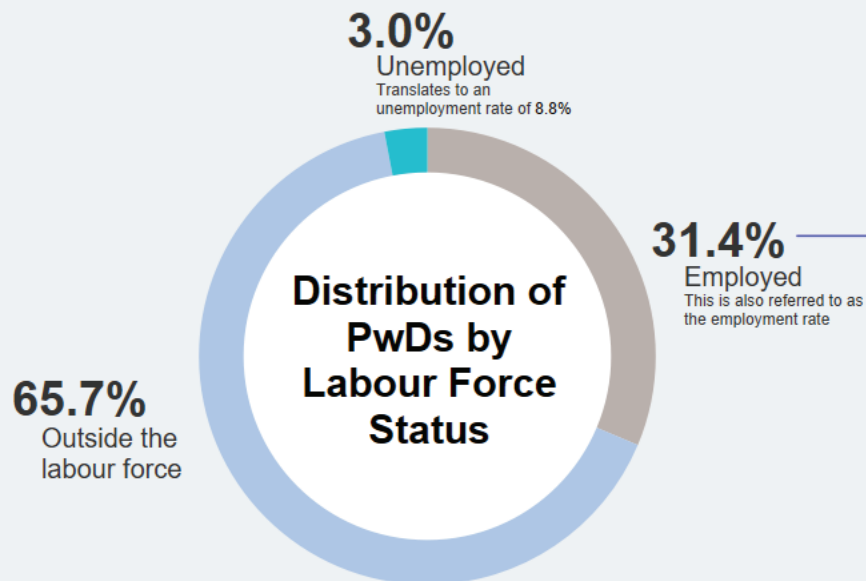

Employment outcomes of PwDs

Employment rate of PwDs by age groups

More than half of employed PwDs were working in these industries

MINISTRY OF
MANPOWER

The Manpower Research and Statistics Department of the Ministry of Manpower started collecting data on the employment outcomes of Persons with Disability (PwDs) in 2018.

The information presented in this infographic was obtained from the Comprehensive Labour Force Survey, an annual sample survey of 33,000 households. The statistics are based on the averages of 2021 and 2022 data for resident PwDs aged 15-64.