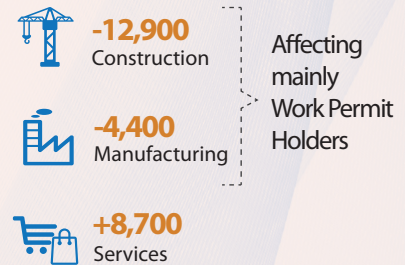

LABOUR MARKET ADVANCE RELEASE

First Quarter 2017

Resident and citizen unemployment rate unchanged

% (seasonally adjusted)

Employment declined in manufacturing and construction

Employment change

Employment change by industry

Data may not add up to the total due to rounding.

Redundancies declined

Workers made redundant

Workers made redundant by industry

^P : Preliminary

Report available at <http://stats.mom.gov.sg>

Manpower Research and Statistics Department, Ministry of Manpower © 2017 Government of Singapore