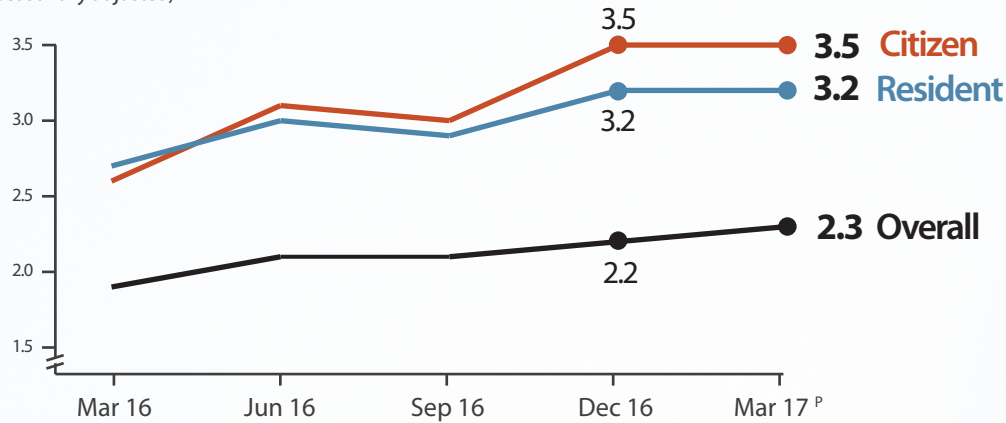

LABOUR MARKET ADVANCE RELEASE

First Quarter 2017

Resident and citizen unemployment rate unchanged

% (seasonally adjusted)

Employment declined in manufacturing and construction

Employment change

Employment change by industry

Data may not add up to the total due to rounding.

Redundancies declined

Workers made redundant

Workers made redundant by industry

^P : Preliminary

Report available at <http://stats.mom.gov.sg>

Manpower Research and Statistics Department, Ministry of Manpower © 2017 Government of Singapore